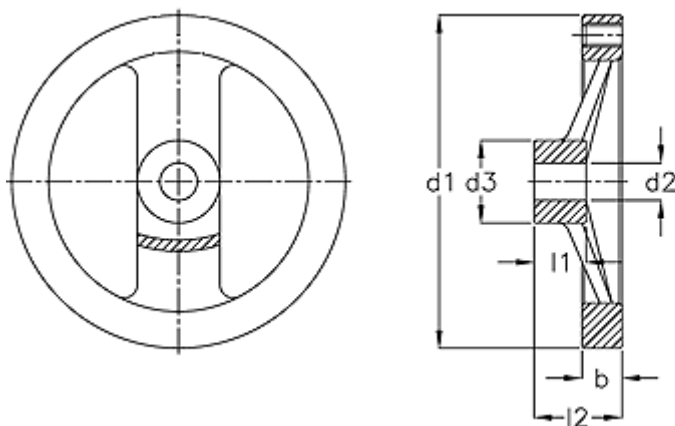

Data Sheet

Article number: 20345343A
Description: E+G Handwheel
GN 322-250-B26-A

Measures

b	= 23.0
d1	= 250
d2 H7	= 26
d3	= 48
l1	= 28
l2	= 51